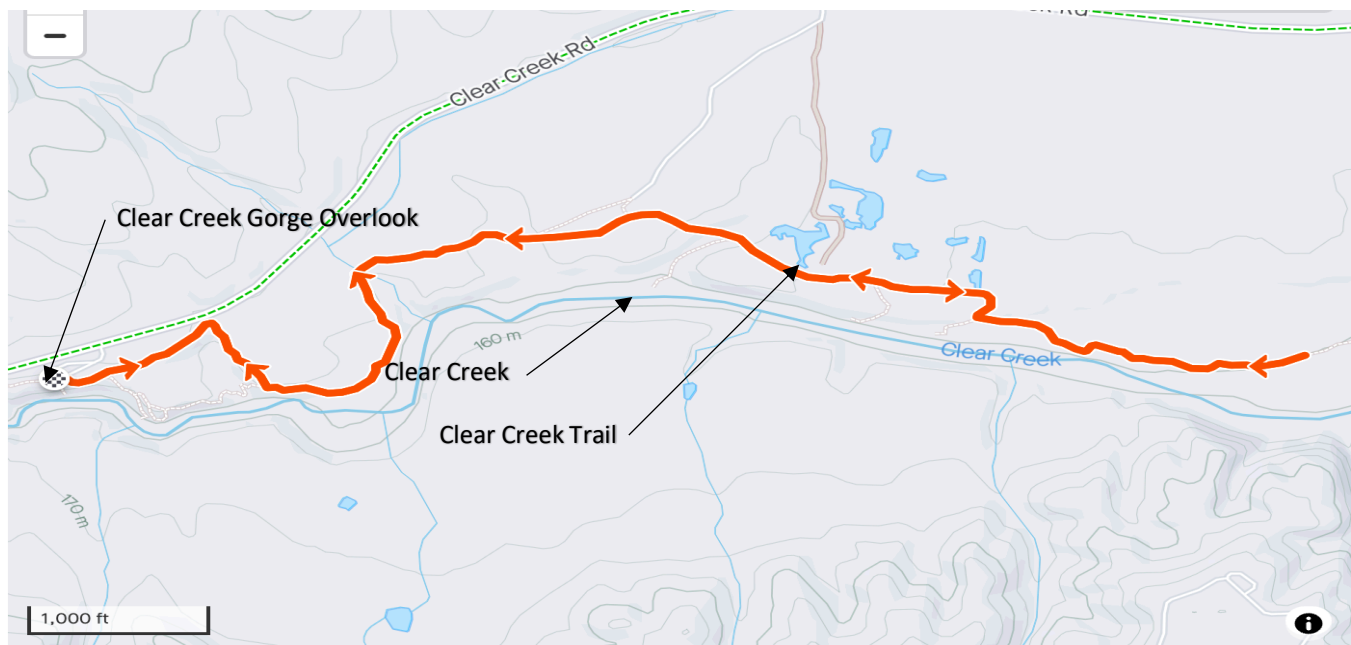

Bigfoot Adventure Challenge

## Clear Creek Dog Route Information

**Distance and Elevation:** 3.4 miles and 200 feet of climbing

**Trailhead Location:** Clear Creek Gorge Overlook – Clear Creek Road

**Route Directions:**

1. Overlook Start – enjoy the views for a few minutes before heading east along the Clear Creek Trail.
2. Out and Back – enjoy and out and back as far as you want to go – note this route was designed to take you to the last piece of workout equipment (a sit up station) and then back.