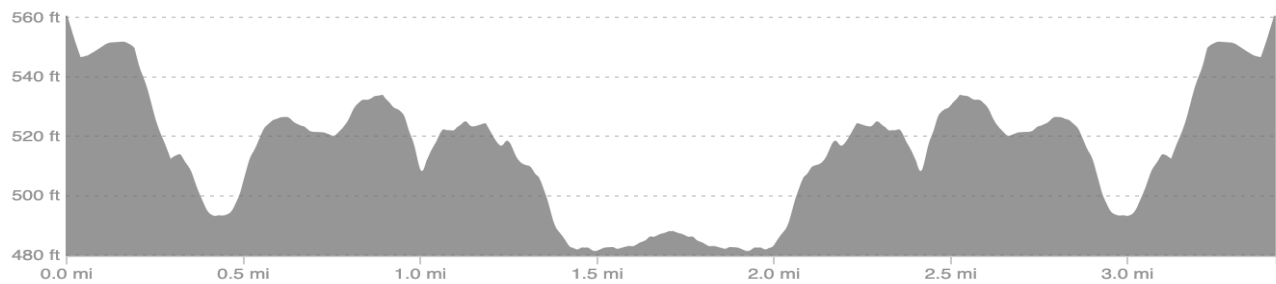

Bigfoot Adventure Challenge

## Clear Creek Dog Route Information

**Distance and Elevation:** 3.4 miles and 200 feet of climbing

**Trailhead Location:** Clear Creek Gorge Overlook – Clear Creek Road

**Route Directions:**

1. Overlook Start – enjoy the views for a few minutes before heading east along the Clear Creek Trail.
2. Out and Back – enjoy and out and back as far as you want to go – note this route was designed to take you to the last piece of workout equipment (a sit up station) and then back.